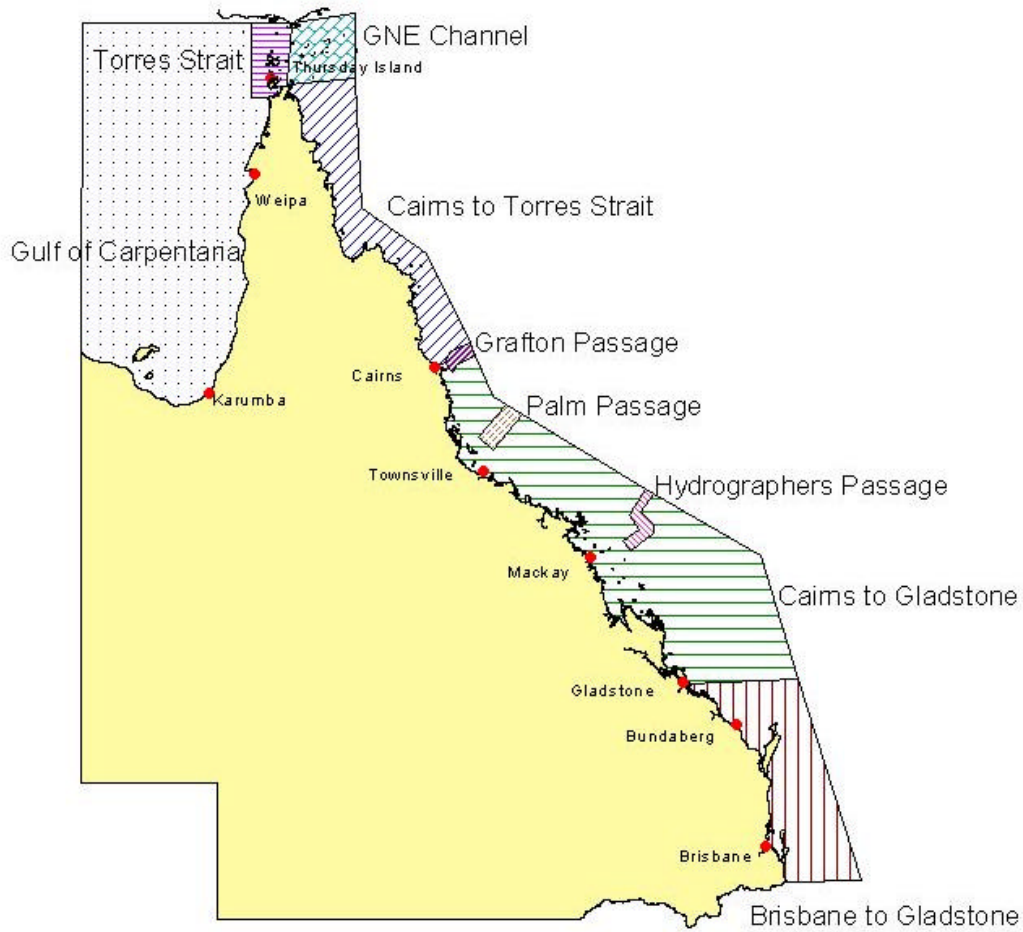

VOYAGES IN QUEENSLAND WATERS - 1 JULY 1998 TO 30 DECEMBER 1998

Figure 25: Voyages in Queensland waters between 1 July 1998 to 30 December 1998.