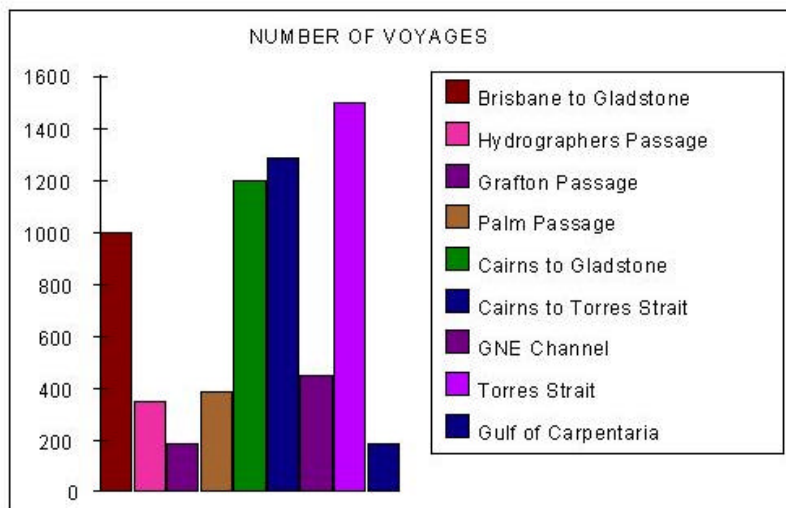

VOYAGES IN QUEENSLAND WATERS - 1 JULY 1998 TO 30 DECEMBER 1998

Figure 25: Voyages in Queensland waters between 1 July 1998 to 30 December 1998.